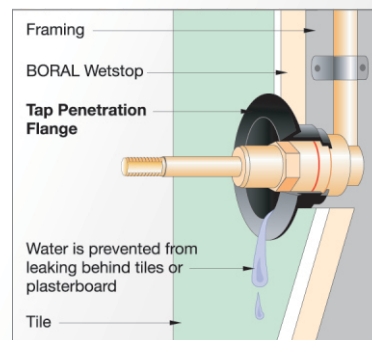

• The above lengths are standard sizes, Boral Plasterboard is able to produce any required sheet length depending upon the order size.

Example Of Wet-Area Shower Room Detail

Product Enhancement of BORAL WetArea

PVC

Protective Backing:

Upon request BORAL WetArea can be provided with a special backing on the Plasterboard reverse side:

- PVC Backing is designed for high humidity area to prevent sagging. It acts as a barrier against moisture.

How to specify this product:

Supply and install BORAL WetArea 13mm/16mm as shown on the relevant drawings. BORAL WetArea must be installed and finished in accordance to manufacturer's specification.

For more information, please contact our technical service.

Tap Penetration Flange
(Fluid Apron by H.P.H. Pty Ltd or equivalent)

Sealing Around Taps/Pipes Performed Shower Base And Wall Junctions

USG BORAL

Boral Plasterboard Philippines, Inc.

Manila Office:
(Servicing Luzon Area)