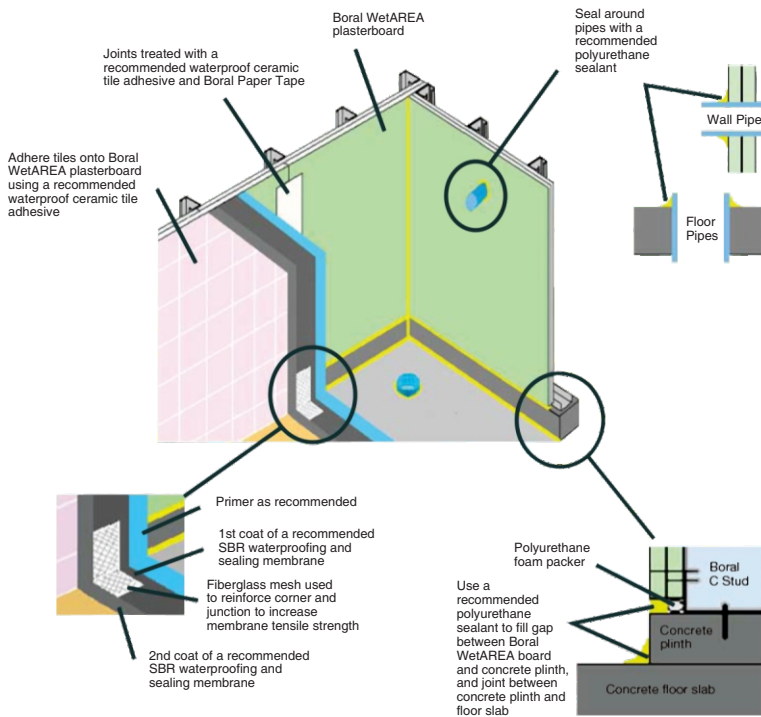

WetArea

The Latest Technology, Moisture Resistant

Wet Area Board is recessed edge plasterboard with a moisture resistant core, designed to satisfy regulatory requirements for wet area applications in non fire rated systems. Wet Area Board is ideal for internal lining of wet areas in bathrooms, shower recesses, laundries and toilets.

Product Data

Thickness	Metric (mm)	13mm, 16mm
Edge Details:	Recessed Edge	Yes
	Square Edge	Yes
Sheet Size:	Width (mm):	1220
	Length (mm):	2440
Paper Colour:	Blue/green	
Product Standard:	BS 1230 PART1, ASTM C-1396/C 1396M-13	
Product Testing:	BS 1230 PART 1, ASTM C473-03	

• The above lengths are standard sizes, Boral Plasterboard is able to produce any required sheet length depending upon the order size.

Example Of Wet-Area Shower Room Detail

Product Enhancement of BORAL WetArea

PVC

Protective Backing:

Upon request BORAL WetArea can be provided with a special backing on the Plasterboard reverse side:

- PVC Backing is designed for high humidity area to prevent sagging. It acts as a barrier against moisture.